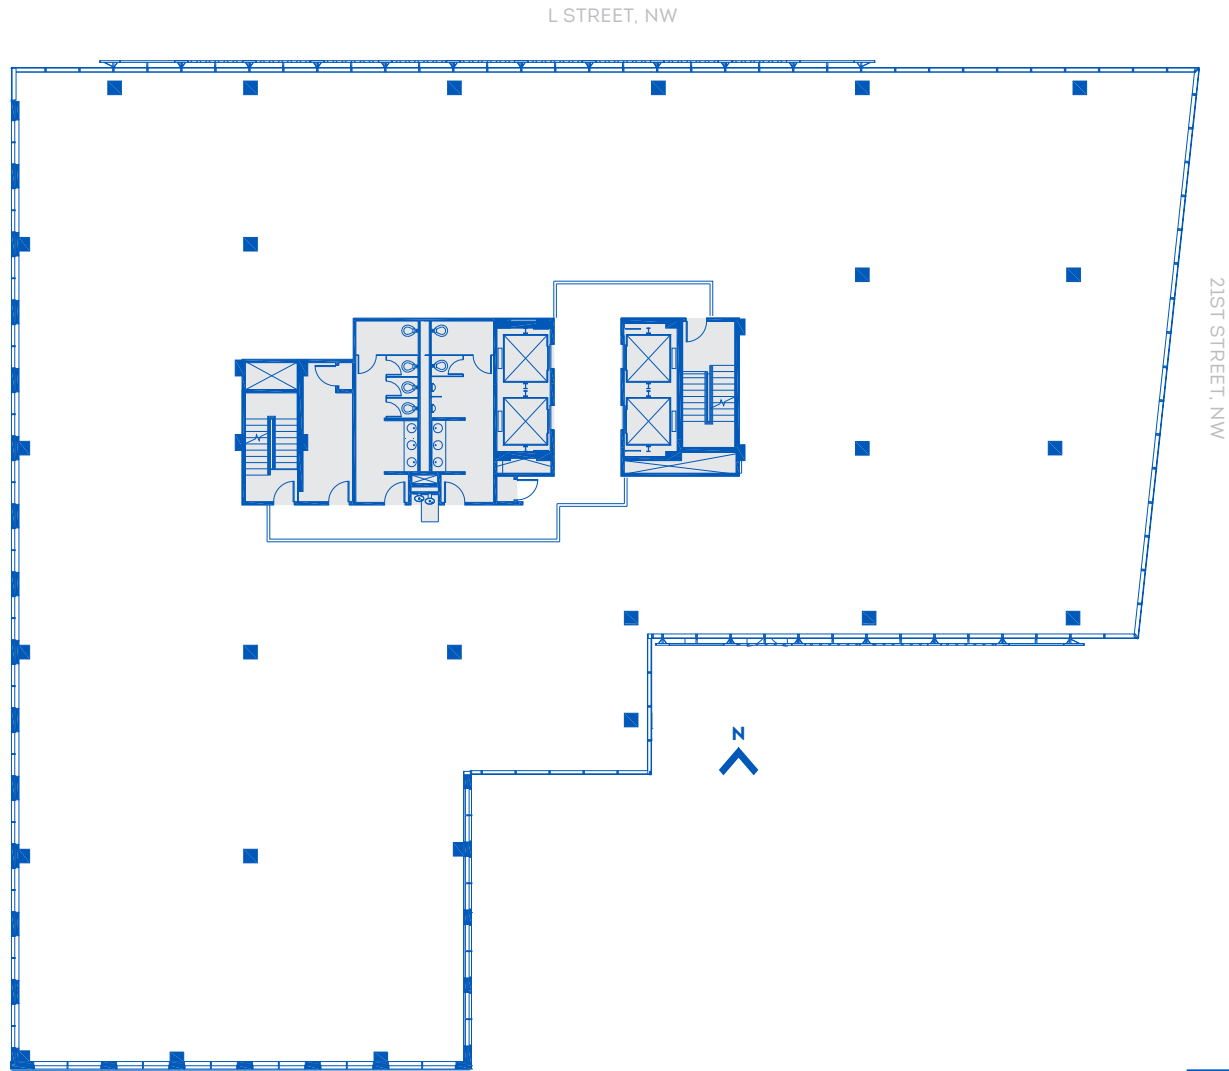

Floor 6

20,100 Square Feet
Core & Shell

Open-Office Test Fit

20,100 Square Feet

Office-Intensive Test Fit

20,100 Square Feet

Hypothetical Test Fit

20,100 Square Feet

50 / 50 Test Fit

20,100 Square Feet